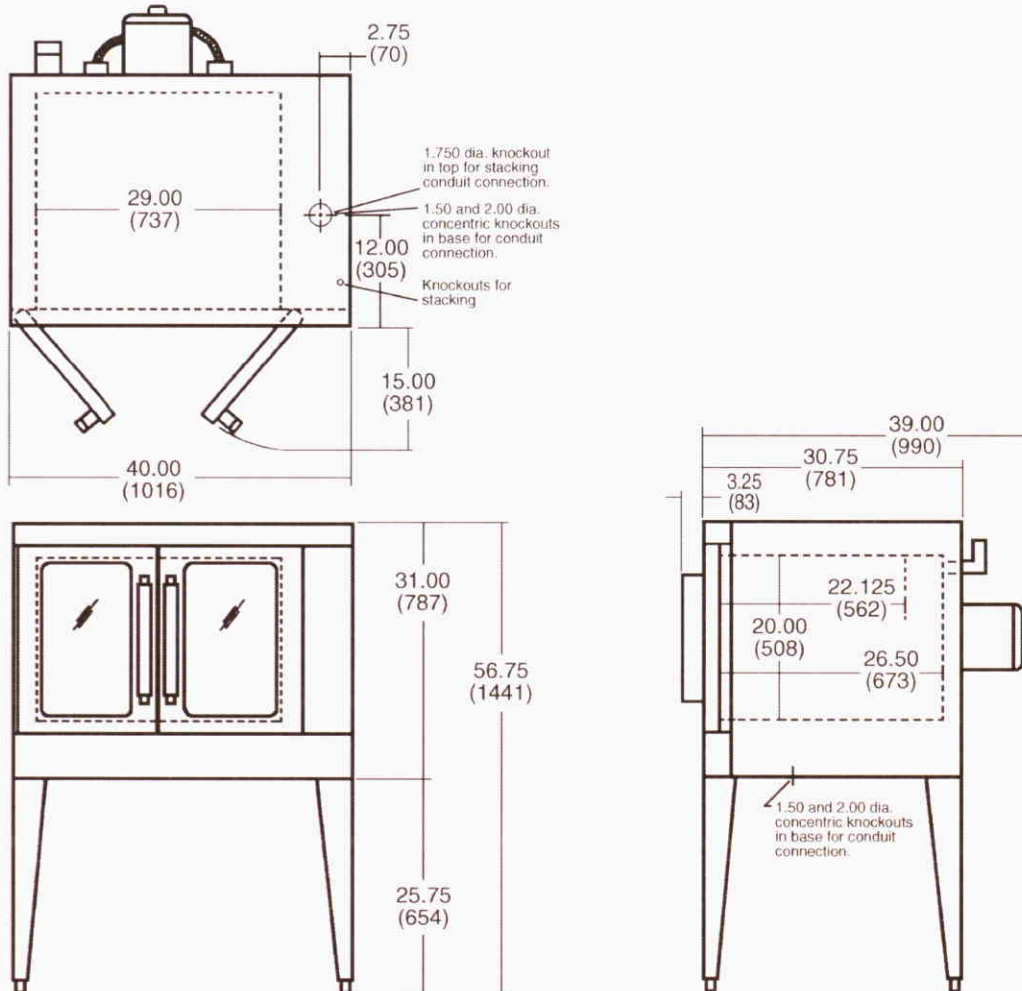

OPTIONAL VOLTAGES:

- ☐ 480 volt, 60 Hz, 3 phase.
- ☐ 220/380 volt, 50 Hz, 1 phase, 3 wire.
- ☐ 220/380 volt, 50 Hz, 3 phase, 4 wire.
- ☐ 240/415 volt, 50 Hz, 3 phase, 4 wire.

MODEL NO.	TOTAL CONN. KW	3 PHASE LOAD KW PER PHASE		NOMINAL AMPS PER LINE WIRE											
				3 PHASE									1 PHASE		
				208 VOLT			240 VOLT			480 VOLT			208V	240V	
X-Y	Y-Z	X-Z	X	Y	Z	X	Y	Z	X	Y	Z				
VC4E	12.5	4	4	4.5	35	33	35	33	29	33	14	15	15	60	52

NOTE: In line with its policy to continually improve its products, Vulcan-Hart Company reserves the right to change materials and specifications without notice.