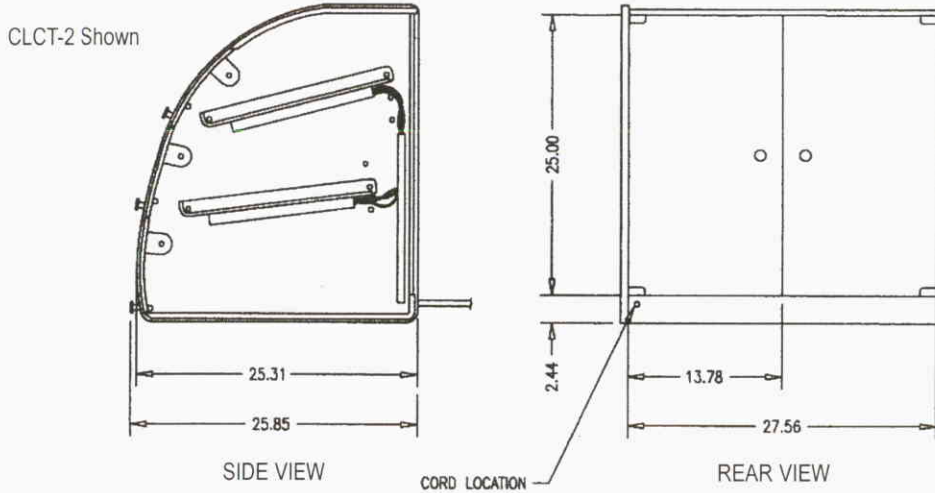

a Standex company

Item 74 3 RA

CURVED ACRYLIC COUNTER TOP MODEL CSCT-1

CSCT-2

CLCT-1

CLCT-2

The versatile, eye-catching Federal curved counter top service or self-service acrylic display is designed to fit on your counter for high-profit impulse sales. Available in two sizes, either service or self-service.

STANDARD FEATURES

- Rear hinged doors for easy loading.
- Shelf lights.
- Self-serve models have three hinged lift-up front doors for customer access and rear hinged doors for loading.
- Cord and plug.
- Rubber feet prevent case slippage.
- Display pans included. The CLCT accepts three 18" x 26" trays. The CSCT accepts three 14" x 18".

CURVED ACRYLIC COUNTER TOP NON-REFRIGERATED SERVICE OR SELF-SERVE CASE

SPECIFICATIONS:

Model	Description	Dimensions	Shipping Weight (lbs)
CSCT-1	Service Case With Rear Swing Doors	24" H x 20 1/2" W x 21" D	115
CSCT-2	Self-Serve Case With Rear Swing Doors and Three Front Lift-Up Doors	24" H x 20 1/2" W x 21" D	115
CLCT-1	Service Case with Rear Swing Doors	29" H x 29" W x 25" D	140
CLCT-2	Self-Serve Case With Rear Swing Doors and Three Front Lift-Up Doors	29" H x 29" W x 25" D	140