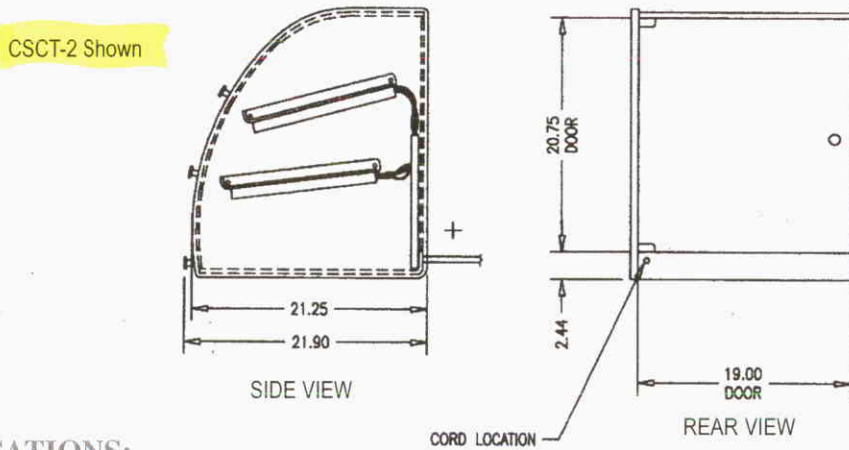

a Standex company

Item 74 3 RA

CURVED ACRYLIC COUNTER TOP MODEL CSCT-1

CSCT-2

CLCT-1

CLCT-2

The versatile, eye-catching Federal curved counter top service or self-service acrylic display is designed to fit on your counter for high-profit impulse sales. Available in two sizes, either service or self-service.

STANDARD FEATURES

- Rear hinged doors for easy loading.
- Shelf lights.
- Self-serve models have three hinged lift-up front doors for customer access and rear hinged doors for loading.
- Cord and plug.
- Rubber feet prevent case slippage.
- Display pans included. The CLCT accepts three 18" x 26" trays. The CSCT accepts three 14" x 18".

CURVED ACRYLIC COUNTER TOP NON-REFRIGERATED SERVICE OR SELF-SERVE CASE

SPECIFICATIONS:

Model	Description	Dimensions	Shipping Weight (lbs)
CSCT-1	Service Case With Rear Swing Doors	24" H x 20 1/2" W x 21" D	115
CSCT-2	Self-Serve Case With Rear Swing Doors and Three Front Lift-Up Doors	24" H x 20 1/2" W x 21" D	115
CLCT-1	Service Case with Rear Swing Doors	29" H x 29" W x 25" D	140
CLCT-2	Self-Serve Case With Rear Swing Doors and Three Front Lift-Up Doors	29" H x 29" W x 25" D	140