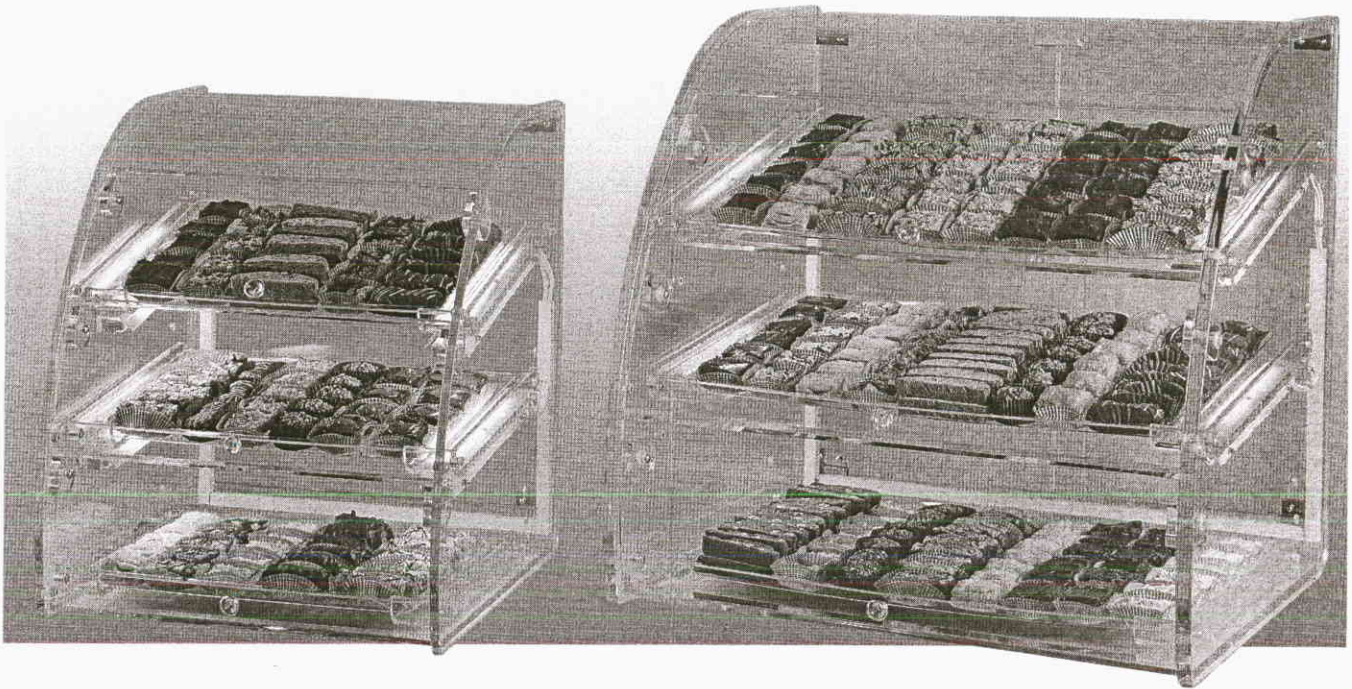

a Standex company

Item 74 3 RA

CURVED ACRYLIC COUNTER TOP MODEL CSCT-1

CSCT-2

CLCT-1

CLCT-2

The versatile, eye-catching Federal curved counter top service or self-service acrylic display is designed to fit on your counter for high-profit impulse sales. Available in two sizes, either service or self-service.

STANDARD FEATURES

- Rear hinged doors for easy loading.
- Shelf lights.
- Self-serve models have three hinged lift-up front doors for customer access and rear hinged doors for loading.
- Cord and plug.
- Rubber feet prevent case slippage.
- Display pans included. The CLCT accepts three 18" x 26" trays. The CSCT accepts three 14" x 18".

CURVED ACRYLIC COUNTER TOP NON-REFRIGERATED SERVICE OR SELF-SERVE CASE

SPECIFICATIONS:

Model	Description	Dimensions	Shipping Weight (lbs)
CSCT-1	Service Case With Rear Swing Doors	24" H x 20 1/2" W x 21" D	115
CSCT-2	Self-Serve Case With Rear Swing Doors and Three Front Lift-Up Doors	24" H x 20 1/2" W x 21" D	115
CLCT-1	Service Case with Rear Swing Doors	29" H x 29" W x 25" D	140
CLCT-2	Self-Serve Case With Rear Swing Doors and Three Front Lift-Up Doors	29" H x 29" W x 25" D	140